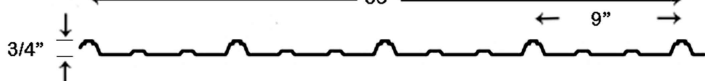

Lt. Stone

Burgundy

Lt. Gray

Alamo White

Burnished Slate

Ivory

*****Colors not a good representation -- Ballpark only (Color chart, or metal chips available upon request.)**

All Colors available in 29 ga. & 26 ga.

The above colors are intended to be a close representation to actual colors. Actual color chips available upon request.

3/4" Rib

36"

9"

3/4"

5/8" Rib

36"

9"