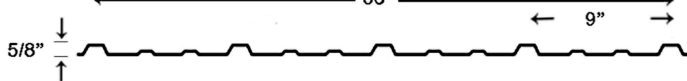

Lt. Stone

Burgundy

Lt. Gray

Alamo White

Burnished Slate

Ivory

*****Colors not a good representation -- Ballpark only (Color chart, or metal chips available upon request.)**

All Colors available in 29 ga. & 26 ga.

The above colors are intended to be a close representation to actual colors. Actual color chips available upon request.

3/4" Rib

36"

9"

3/4"

5/8" Rib

36"

9"